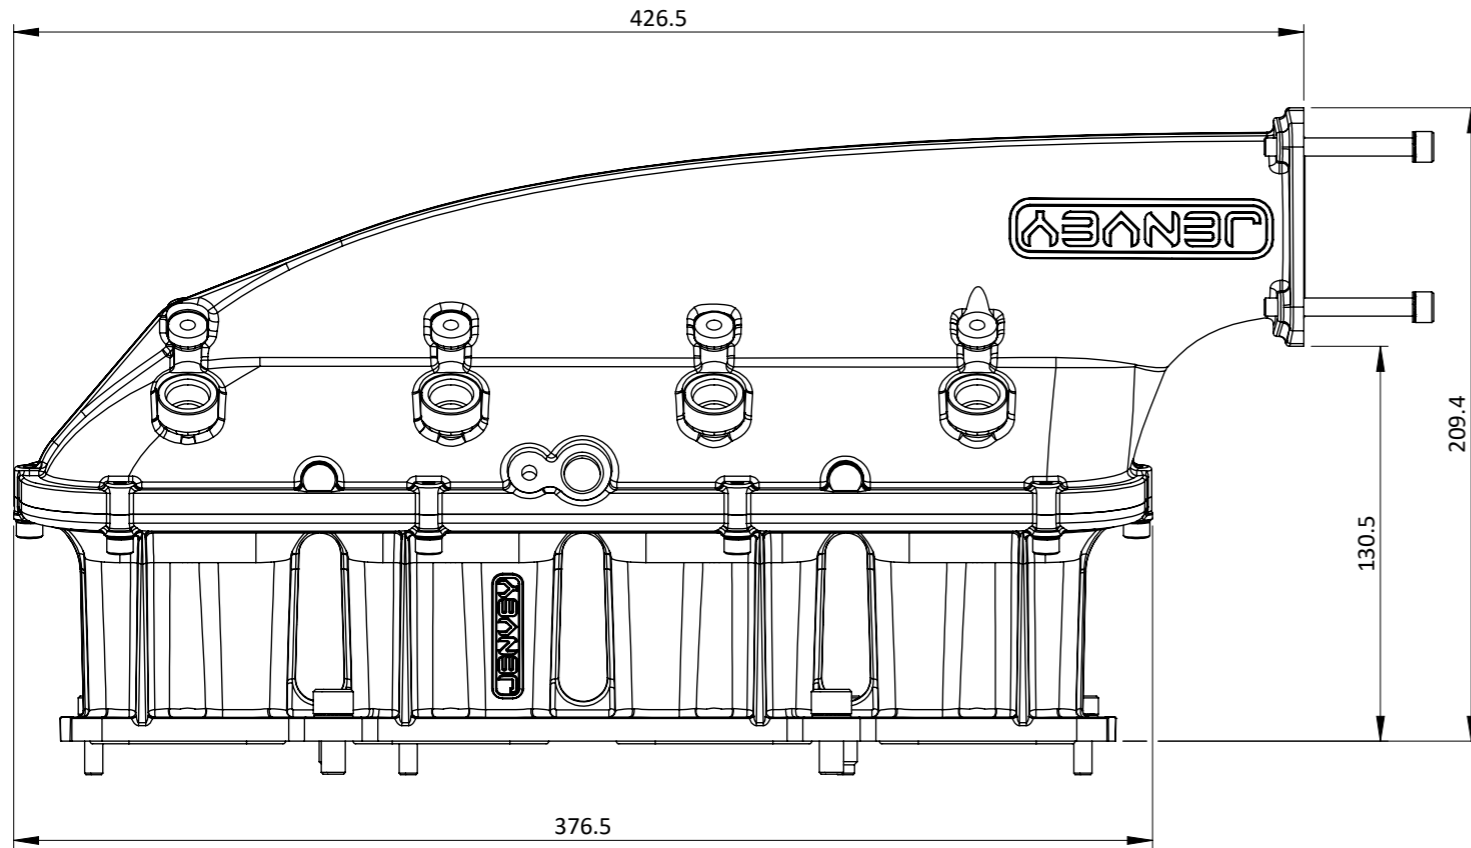

APSC3-MF18. - ECOBOOST 1.6 MANIFOLD & PLENUM

Engineered to win

Frame: 1 of 1

Version: 5

Tel 01746 768810

© JENVEY DYNAMICS LTD. 2015

Web WWW.JENVEY.CO.UK