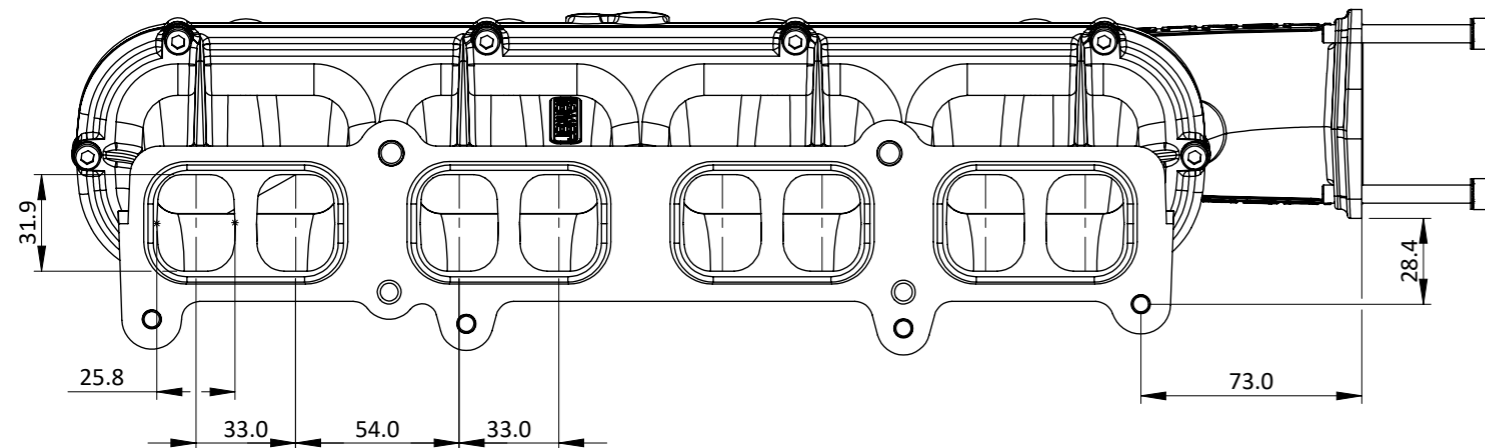

APSC3-MF18. - ECOBOOST 1.6 MANIFOLD & PLENUM

Engineered to win

Frame: 1 of 1

Version: 5

Tel 01746 768810

© JENVEY DYNAMICS LTD. 2015

Web WWW.JENVEY.CO.UK