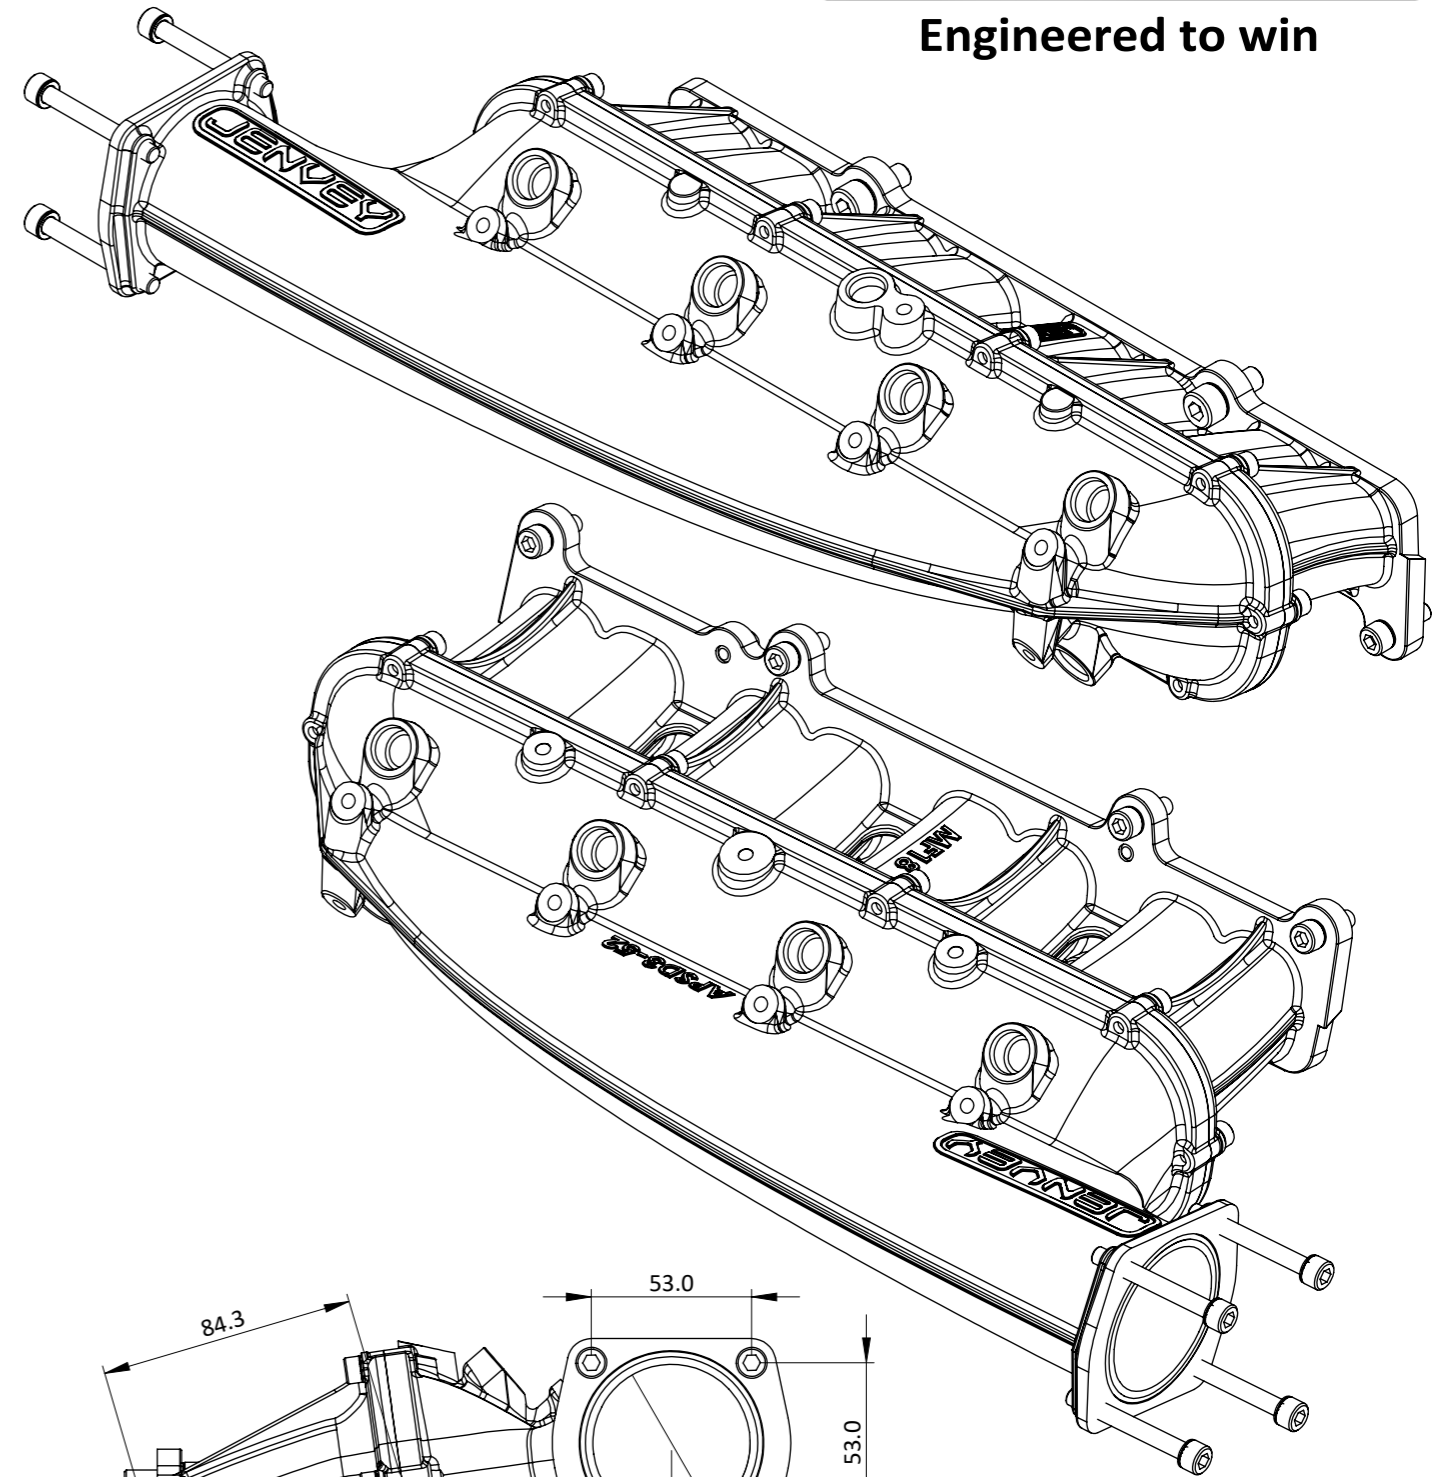

APSC3-MF18. - ECOBOOST 1.6 MANIFOLD & PLENUM

Engineered to win

Frame: 1 of 1

Version: 5

Tel 01746 768810

© JENVEY DYNAMICS LTD. 2015

Web WWW.JENVEY.CO.UK