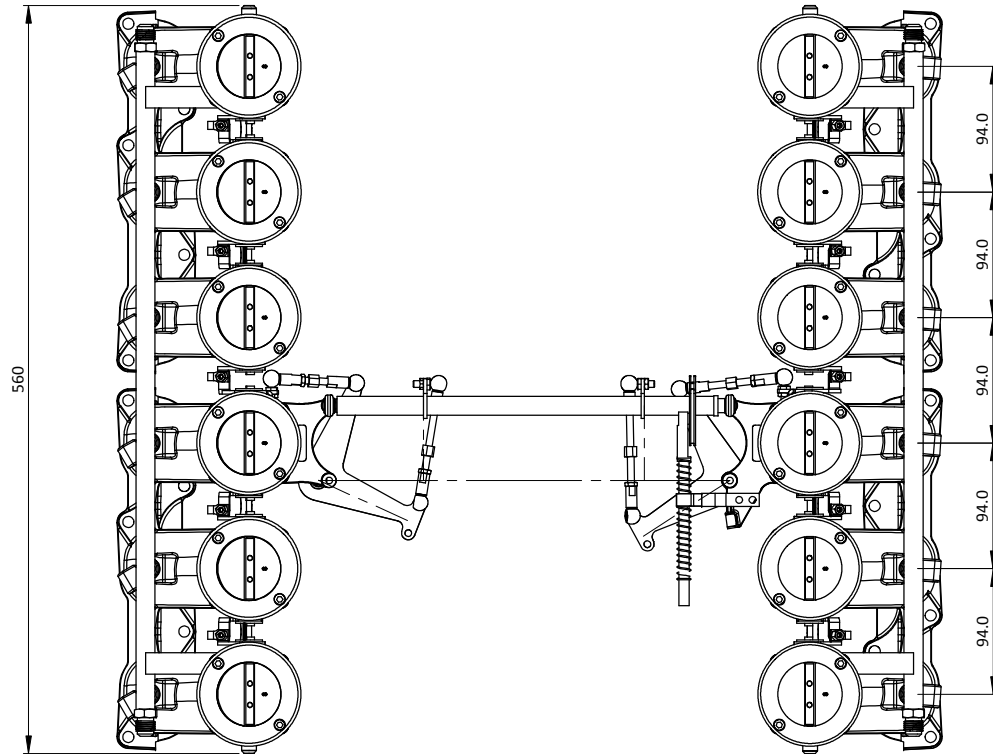

CKFR02- FERRARI TESTAROSSA V12

Engineered to win

Flanges for Jenvey single (SF, SFS) throttle bodies. Ø48mm bodies with sufficient material to allow matching to ported cylinder heads.

Frame: 1 of 1

Version: 1