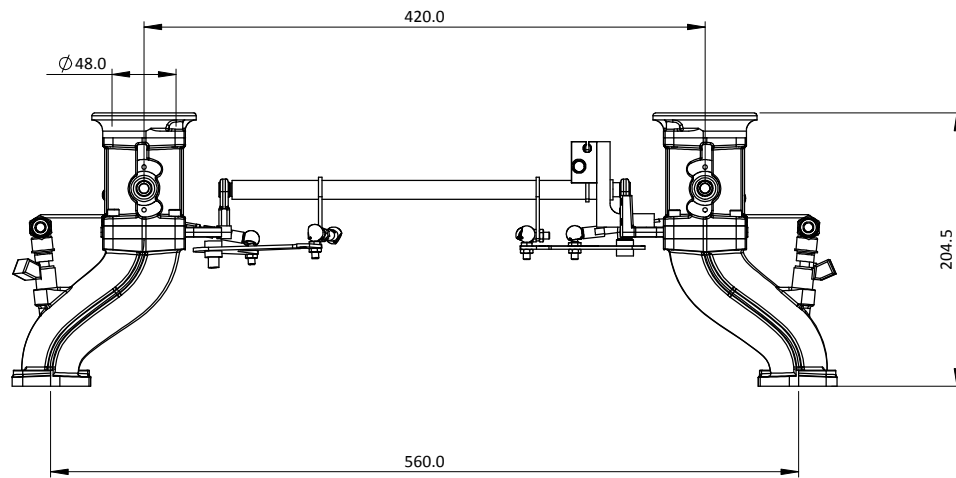

CKFR02- FERRARI TESTAROSSA V12

Engineered to win

Flanges for Jenvey single (SF, SFS) throttle bodies. Ø48mm bodies with sufficient material to allow matching to ported cylinder heads.

Frame: 1 of 1

Version: 1