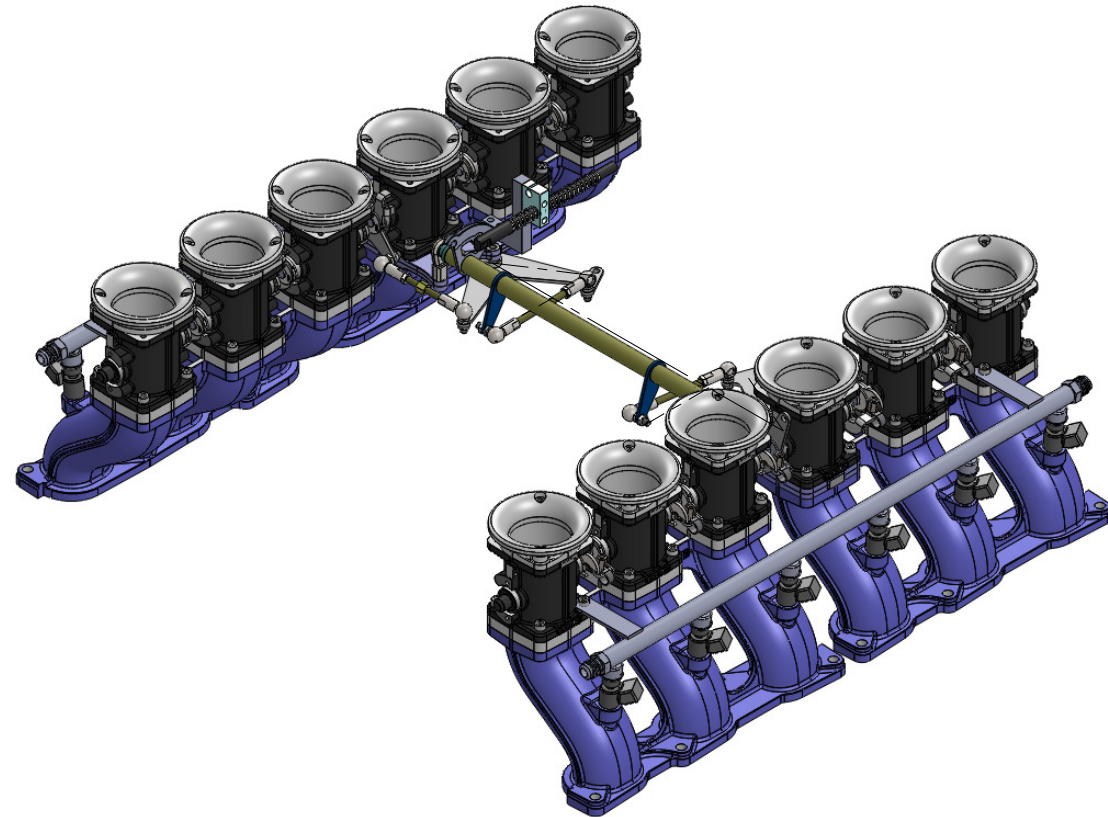

CKFR02- FERRARI TESTAROSSA V12

Engineered to win

Flanges for Jenvey single (SF, SFS) throttle bodies. Ø48mm bodies with sufficient material to allow matching to ported cylinder heads.

Frame: 1 of 1

Version: 1