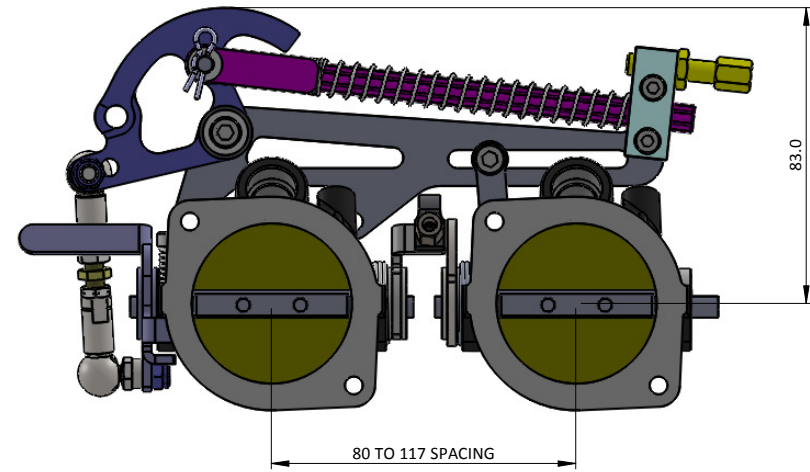

CLS2-SF-ST2 - SINGLE LINKAGE FOR SF & ST BODIES

Engineered to win

SINGLE LINKAGE SHOWN ON SF BODIES

SINGLE LINKAGE SHOWN ON ST BODIES

Frame: 1 of 1

Version: 1

Tel 01746 768810

© JENVEY DYNAMICS LTD. 2015