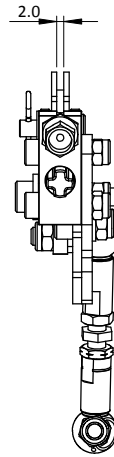

CLS2-SF-ST2 - SINGLE LINKAGE FOR SF & ST BODIES

Engineered to win

SINGLE LINKAGE SHOWN ON SF BODIES

SINGLE LINKAGE SHOWN ON ST BODIES

Frame: 1 of 1

Version: 1

Tel 01746 768810

© JENVEY DYNAMICS LTD. 2015