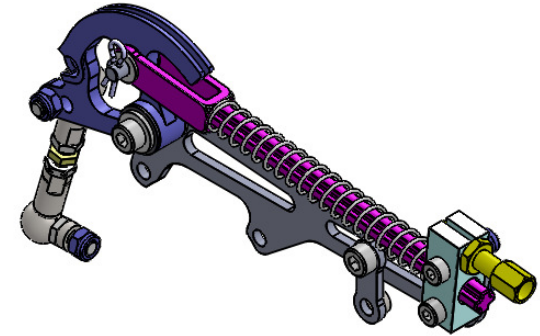

CLS2-SF-ST2 - SINGLE LINKAGE FOR SF & ST BODIES

Engineered to win

SINGLE LINKAGE SHOWN ON SF BODIES

SINGLE LINKAGE SHOWN ON ST BODIES

Frame: 1 of 1

Version: 1

Tel 01746 768810

© JENVEY DYNAMICS LTD. 2015