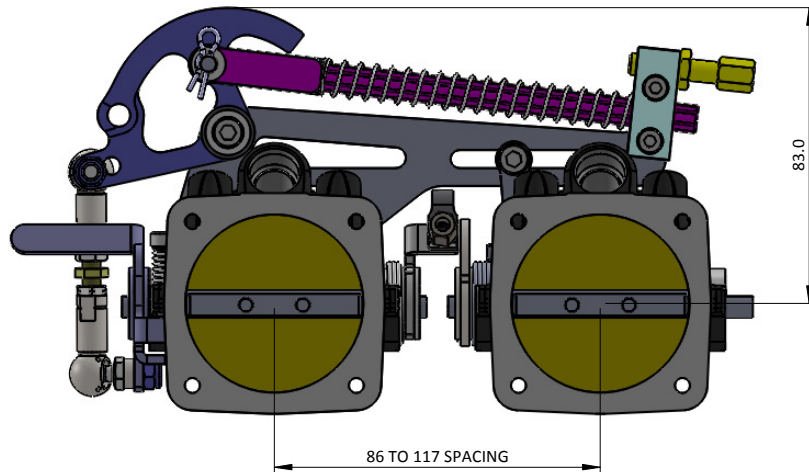

CLS2-SF-ST2 - SINGLE LINKAGE FOR SF & ST BODIES

Engineered to win

SINGLE LINKAGE SHOWN ON SF BODIES

SINGLE LINKAGE SHOWN ON ST BODIES

Frame: 1 of 1

Version: 1

Tel 01746 768810

© JENVEY DYNAMICS LTD. 2015