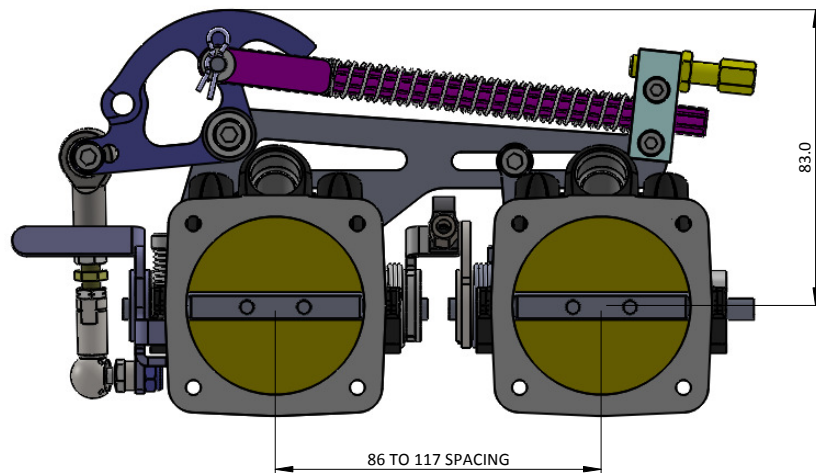

CLD2-SF-ST2 - DOUBLE LINKAGE FOR SF & ST BODIES

Engineered to win

DOUBLE LINKAGE SHOWN ON SF BODIES

DOUBLE LINKAGE SHOWN ON ST BODIES

Frame: 1 of 1

Version: 1

Tel 01746 768810

© JENVEY DYNAMICS LTD. 2015