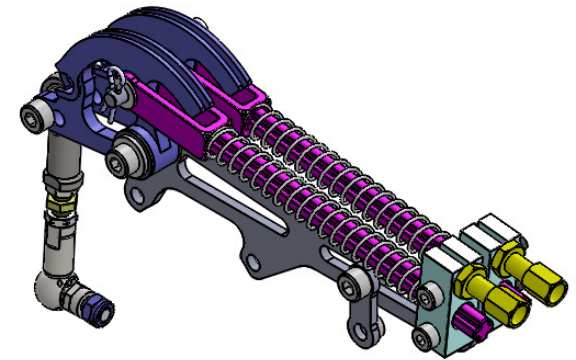

CLD2-SF-ST2 - DOUBLE LINKAGE FOR SF & ST BODIES

Engineered to win

DOUBLE LINKAGE SHOWN ON SF BODIES

DOUBLE LINKAGE SHOWN ON ST BODIES

Frame: 1 of 1

Version: 1

Tel 01746 768810

© JENVEY DYNAMICS LTD. 2015