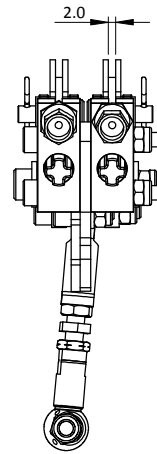

CLD2-SF-ST2 - DOUBLE LINKAGE FOR SF & ST BODIES

Engineered to win

DOUBLE LINKAGE SHOWN ON SF BODIES

DOUBLE LINKAGE SHOWN ON ST BODIES

Frame: 1 of 1

Version: 1

Tel 01746 768810

© JENVEY DYNAMICS LTD. 2015