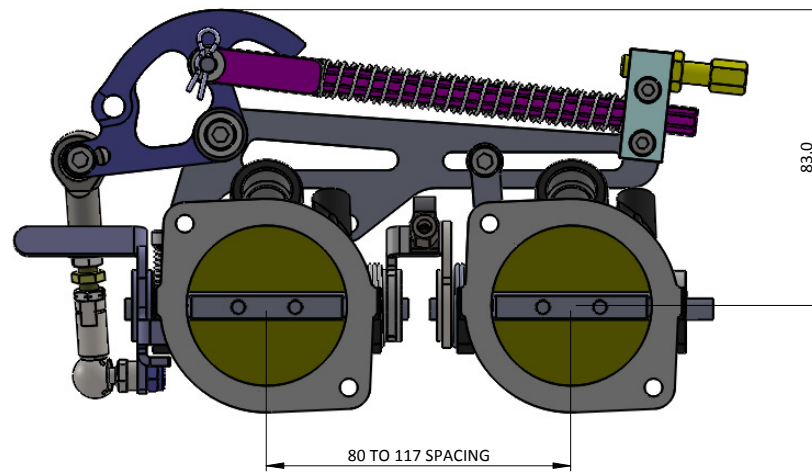

CLD2-SF-ST2 - DOUBLE LINKAGE FOR SF & ST BODIES

Engineered to win

DOUBLE LINKAGE SHOWN ON SF BODIES

DOUBLE LINKAGE SHOWN ON ST BODIES

Frame: 1 of 1

Version: 1

Tel 01746 768810

© JENVEY DYNAMICS LTD. 2015