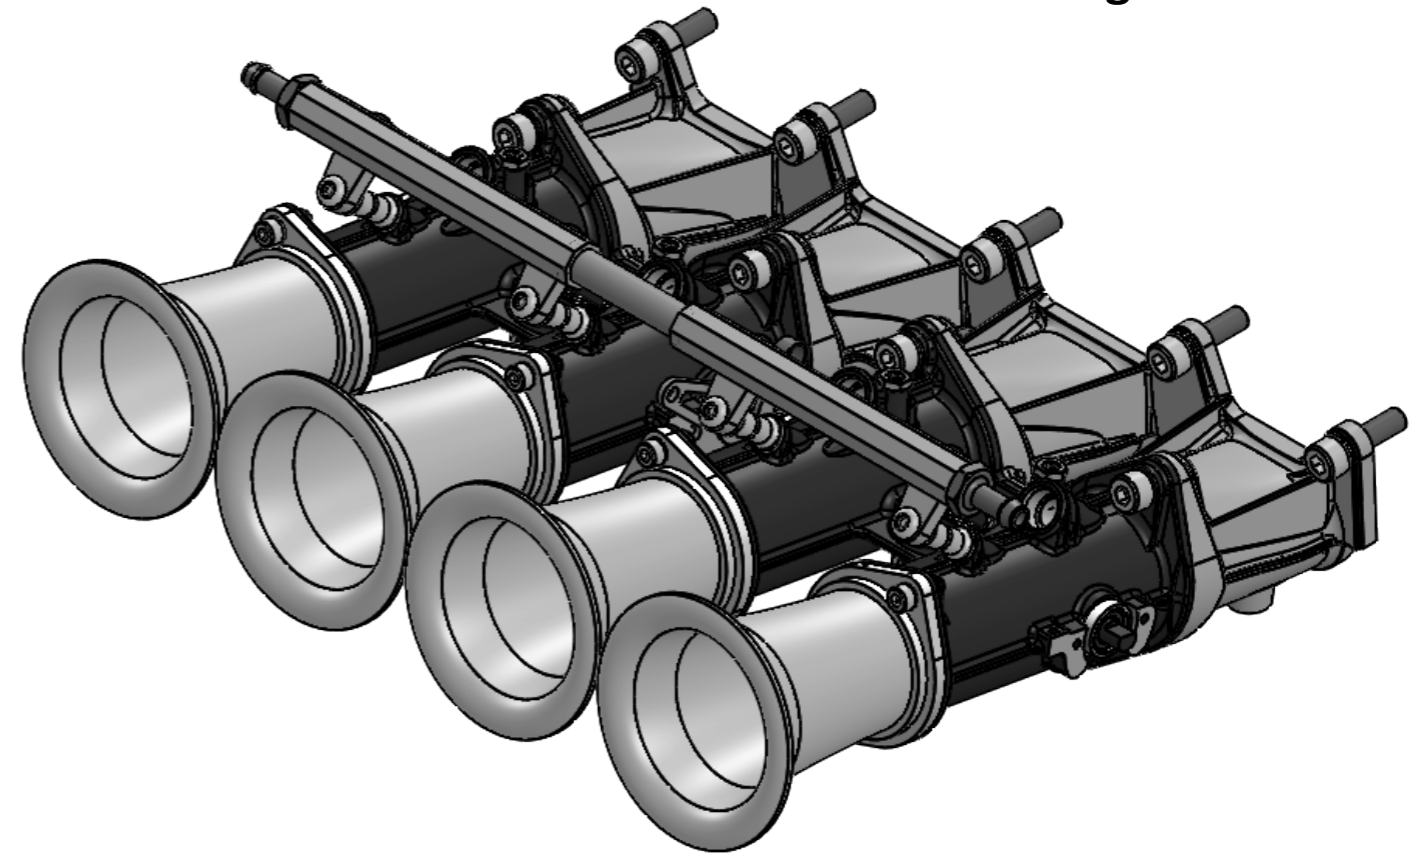

CKTY03 - 4AGE "SMALL PORT" TB45 KIT

Engineered to win

A KIT FOR THE 1ST & 2ND GEN "BIG PORT" 4AGE ENGINES.

INCLUDES MANIFOLD, A PAIR OF TB45 BODIES, AN EXTRUDED ALUMINIUM FUEL RAIL AND 45x60mm AIR HORNS.

PORTING UP TO \varnothing 48mm AT THROTTLE BODY FLANGE ONLY.

Frame: 1 of 1

Version:

Tel 01746 768810

© JENVEY DYNAMICS LTD. 2015

Web WWW.JENVEY.CO.UK