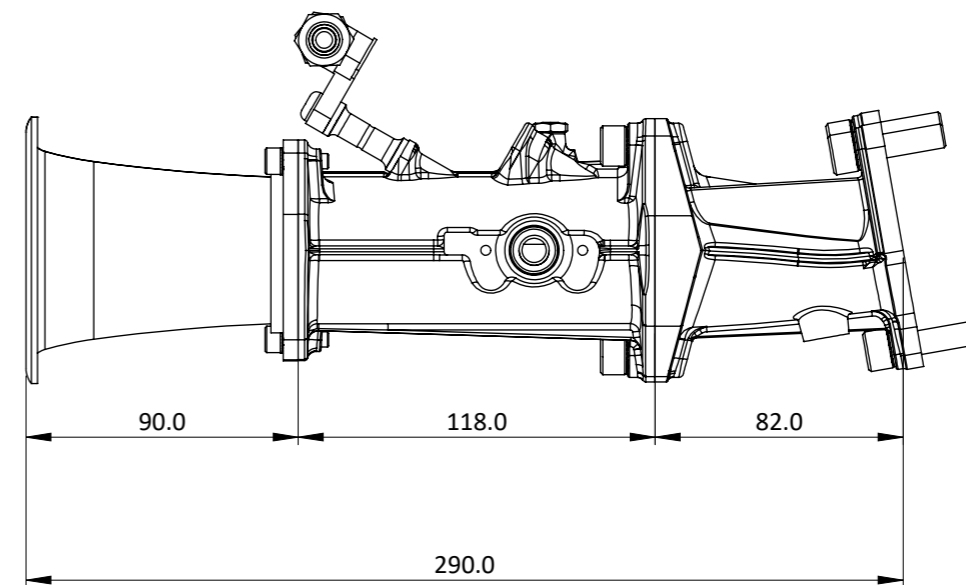

CKTY03 - 4AGE "SMALL PORT" TB45 KIT

Engineered to win

A KIT FOR THE 1ST & 2ND GEN "BIG PORT" 4AGE ENGINES.

INCLUDES MANIFOLD, A PAIR OF TB45 BODIES, AN EXTRUDED ALUMINIUM FUEL RAIL AND 45x60mm AIR HORNS.

PORTING UP TO \varnothing 48mm AT THROTTLE BODY FLANGE ONLY.

Frame: 1 of 1

Version:

Tel 01746 768810

© JENVEY DYNAMICS LTD. 2015

Web WWW.JENVEY.CO.UK