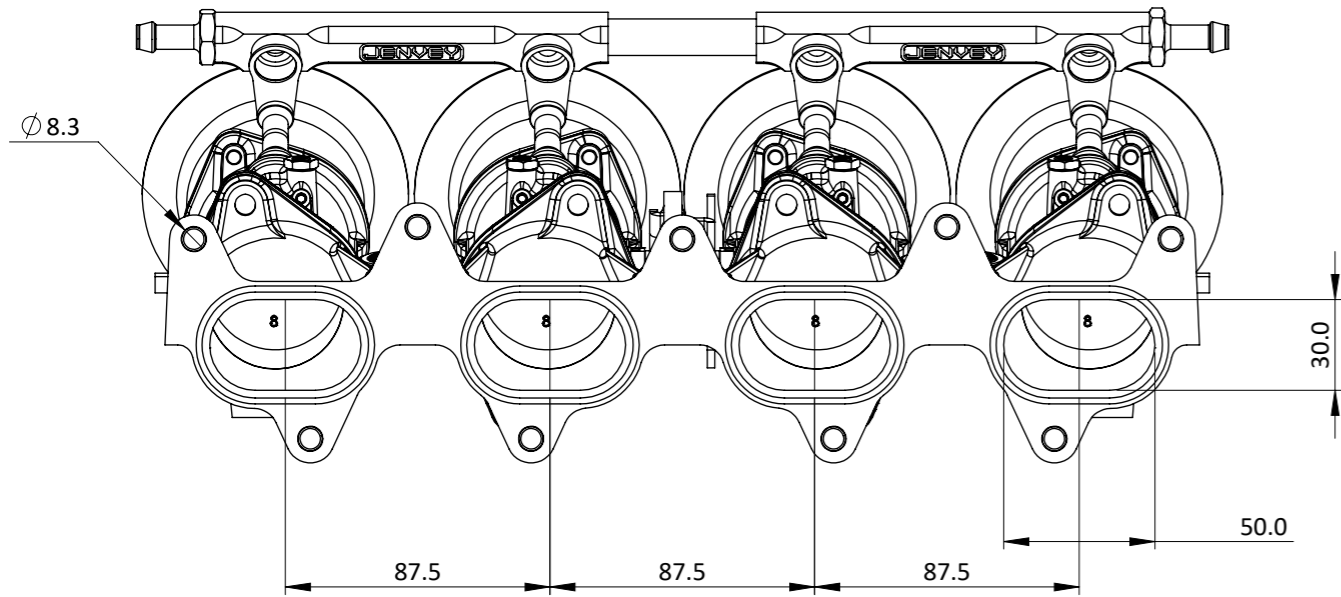

CKTY03 - 4AGE "SMALL PORT" TB45 KIT

Engineered to win

A KIT FOR THE 1ST & 2ND GEN "BIG PORT" 4AGE ENGINES.

INCLUDES MANIFOLD, A PAIR OF TB45 BODIES, AN EXTRUDED ALUMINIUM FUEL RAIL AND 45x60mm AIR HORNS.

PORTING UP TO \varnothing 48mm AT THROTTLE BODY FLANGE ONLY.

Frame: 1 of 1

Version:

Tel 01746 768810

© JENVEY DYNAMICS LTD. 2015

Web WWW.JENVEY.CO.UK