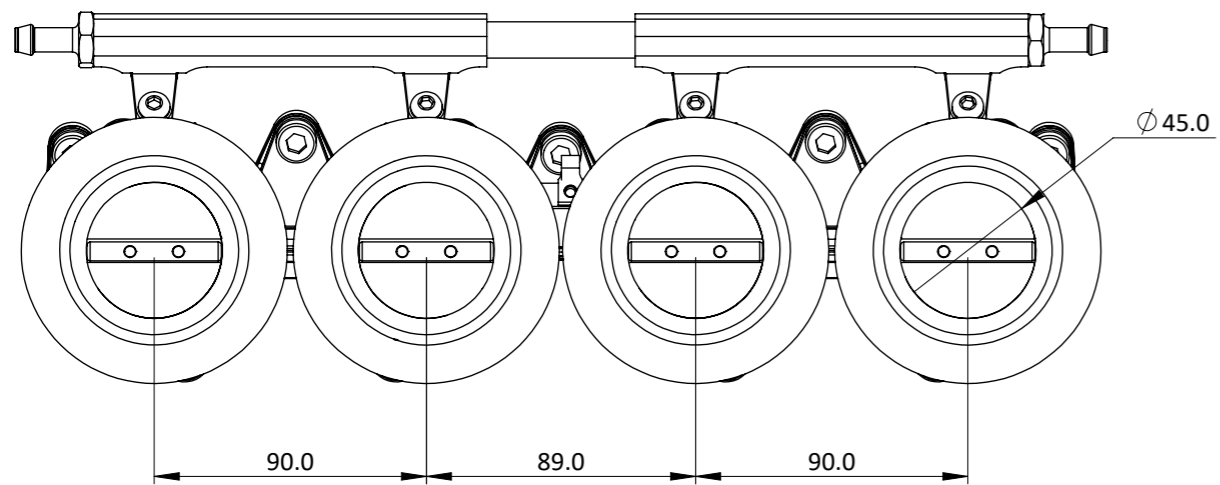

CKTY03 - 4AGE "SMALL PORT" TB45 KIT

Engineered to win

A KIT FOR THE 1ST & 2ND GEN "BIG PORT" 4AGE ENGINES.

INCLUDES MANIFOLD, A PAIR OF TB45 BODIES, AN EXTRUDED ALUMINIUM FUEL RAIL AND 45x60mm AIR HORNS.

PORTING UP TO \varnothing 48mm AT THROTTLE BODY FLANGE ONLY.

Frame: 1 of 1

Version:

Tel 01746 768810

© JENVEY DYNAMICS LTD. 2015

Web WWW.JENVEY.CO.UK