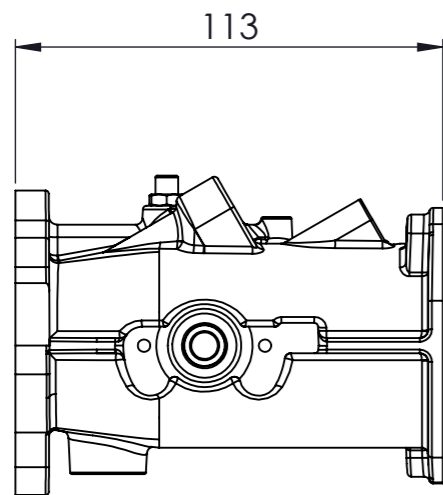

# DBVW1-45 - Volkswagen 16 valve direct to head body pair

Frame: 1 of 1

Version: 3

Tel 01746 768810 © JENVEY DYNAMICS LTD. 2015

Web WWW.JENVEY.CO.UK