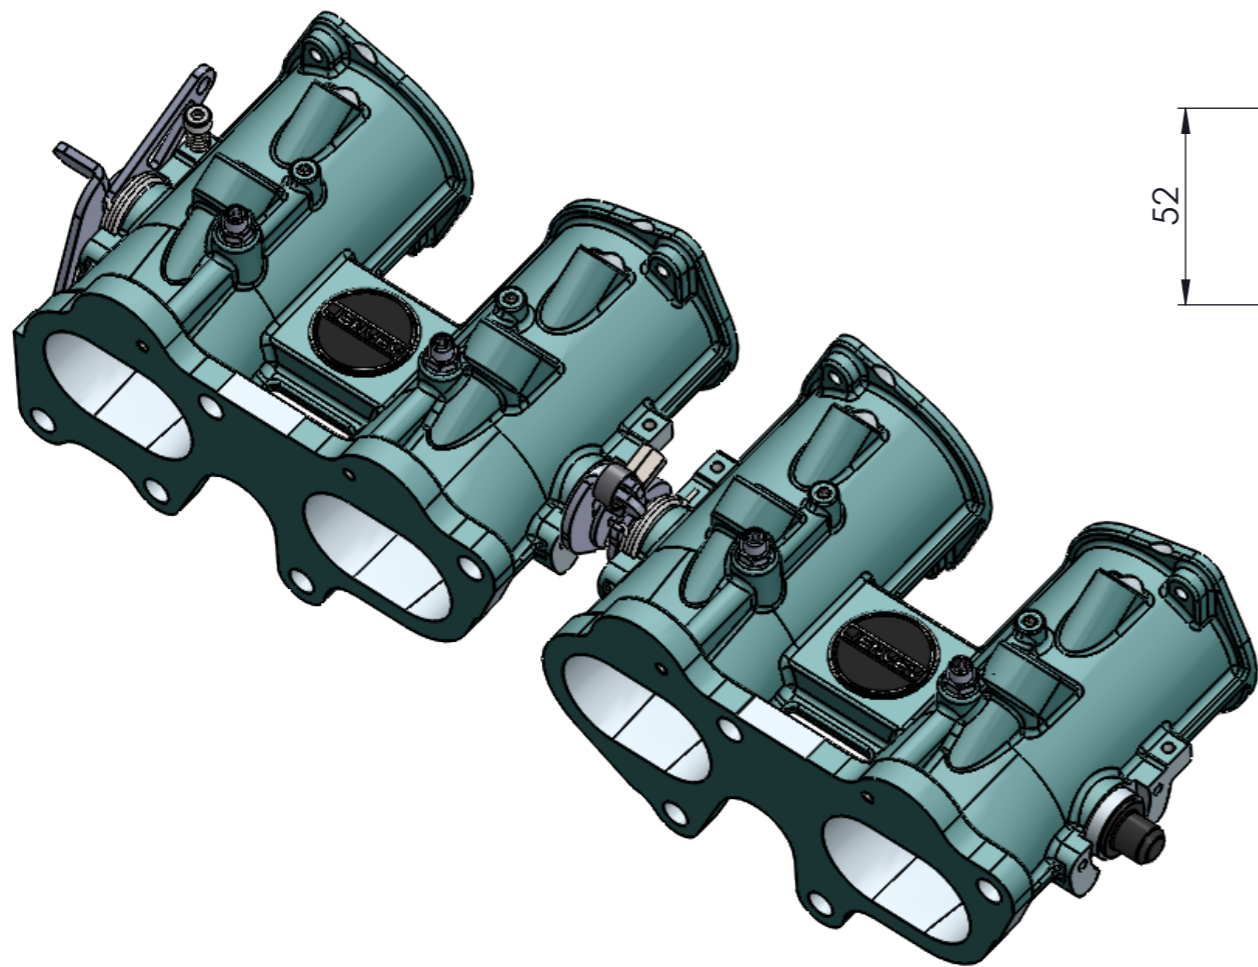

# DBVW1-45 - Volkswagen 16 valve direct to head body pair

Frame: 1 of 1

Version: 3

Tel 01746 768810 © JENVEY DYNAMICS LTD. 2015

Web WWW.JENVEY.CO.UK