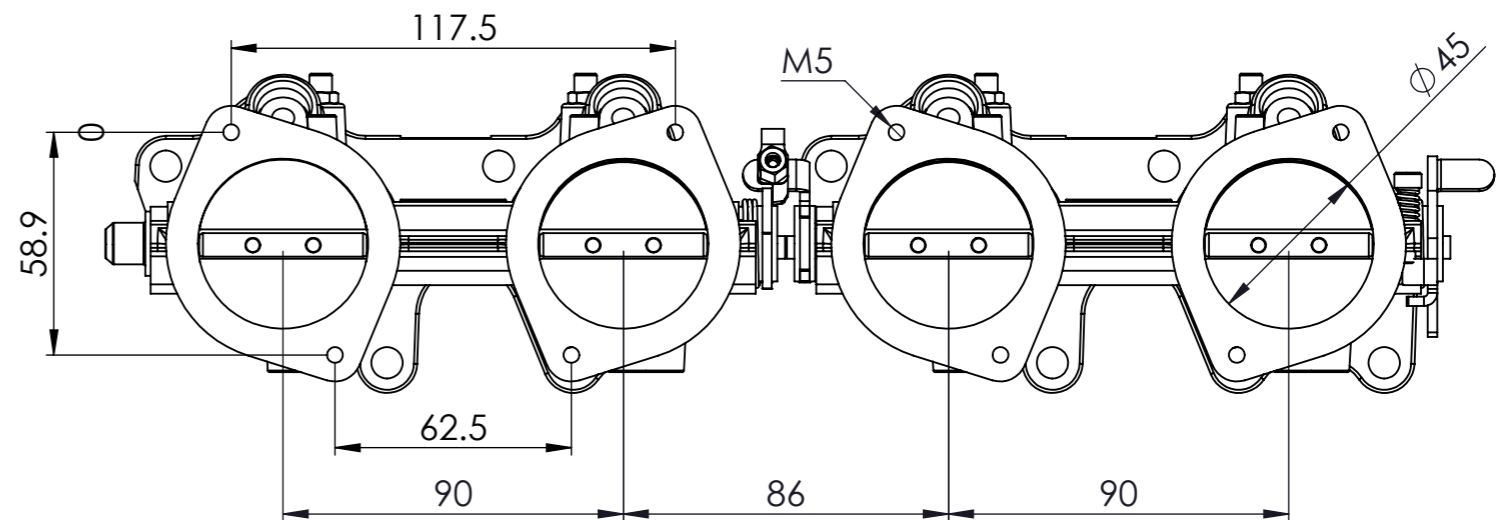

# DBVW1-45 - Volkswagen 16 valve direct to head body pair

Frame: 1 of 1

Version: 3

Tel 01746 768810 © JENVEY DYNAMICS LTD. 2015

Web WWW.JENVEY.CO.UK