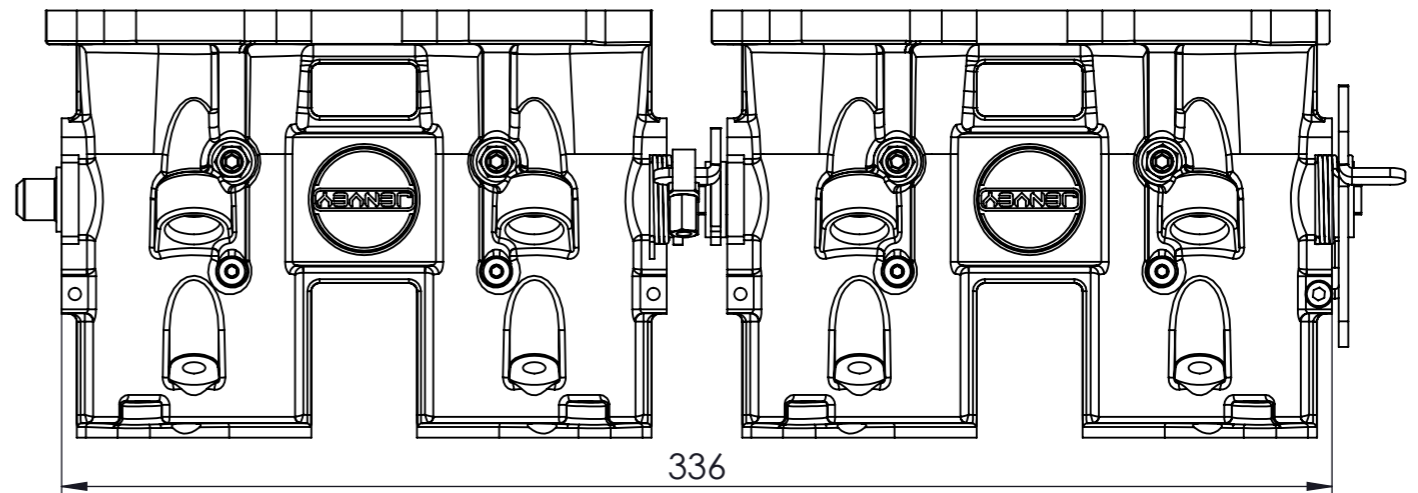

# DBVW1-45 - Volkswagen 16 valve direct to head body pair

Frame: 1 of 1

Version: 3

Tel 01746 768810 © JENVEY DYNAMICS LTD. 2015

Web WWW.JENVEY.CO.UK