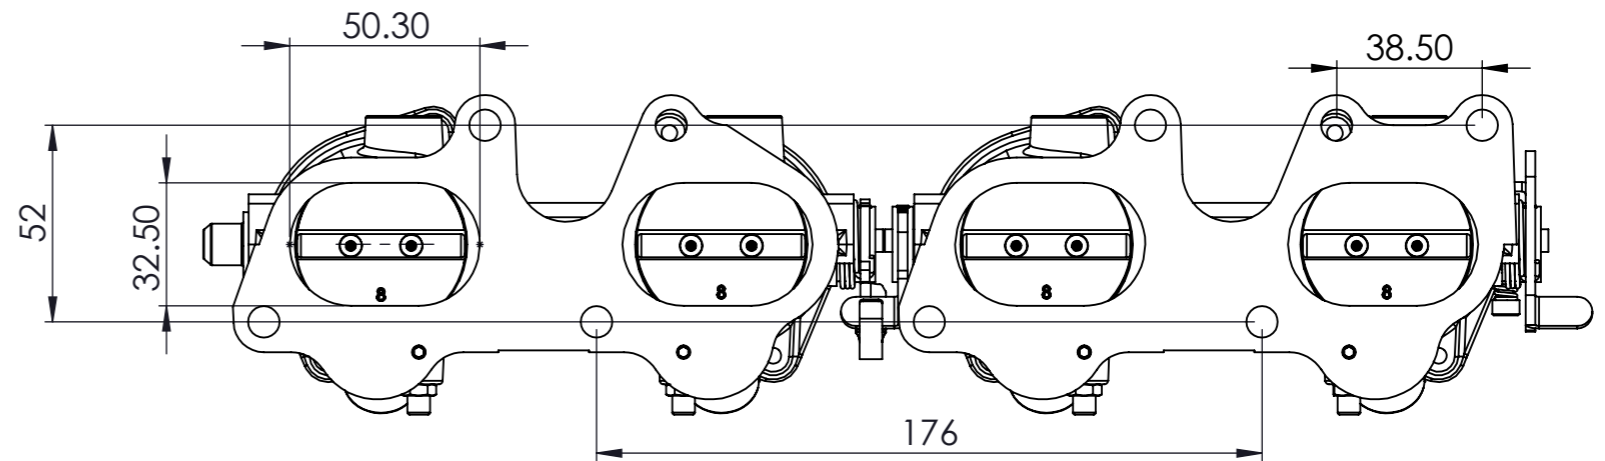

# DBVW1-45 - Volkswagen 16 valve direct to head body pair

Frame: 1 of 1

Version: 3

Tel 01746 768810 © JENVEY DYNAMICS LTD. 2015

Web WWW.JENVEY.CO.UK