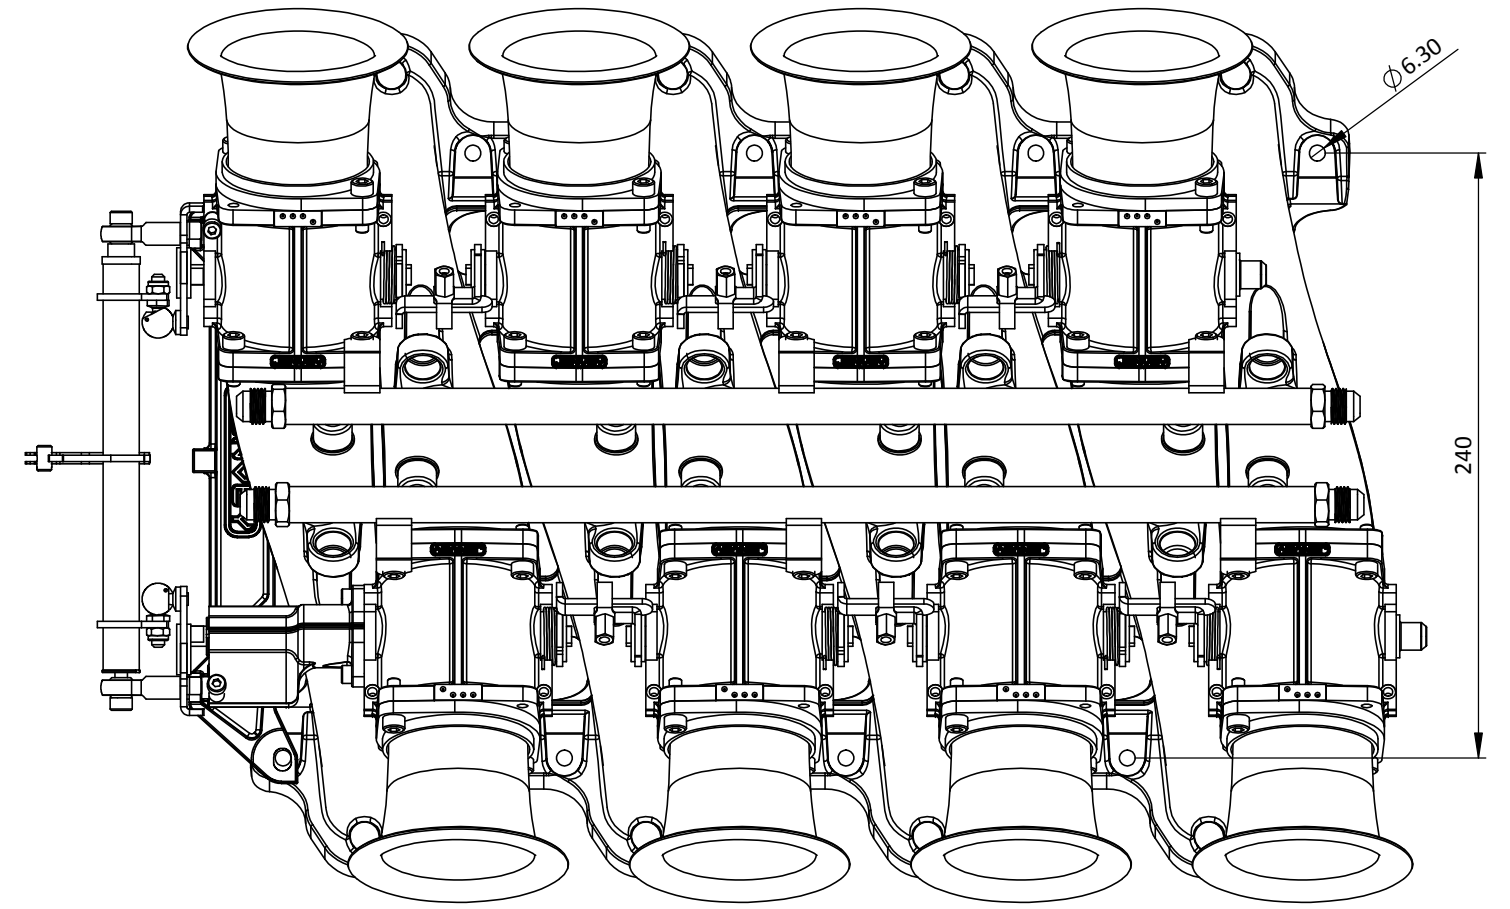

# CKCT01

Chevrolet LS1, LS2 and LS6 ITB throttle body kit from Jenvey Dynamics  
Includes eight SFD52/0/0 throttle bodies

Engineered to win

Frame: 1 of 1

Version: 4

Tel 01746 768810

© JENVEY DYNAMICS LTD. 2015