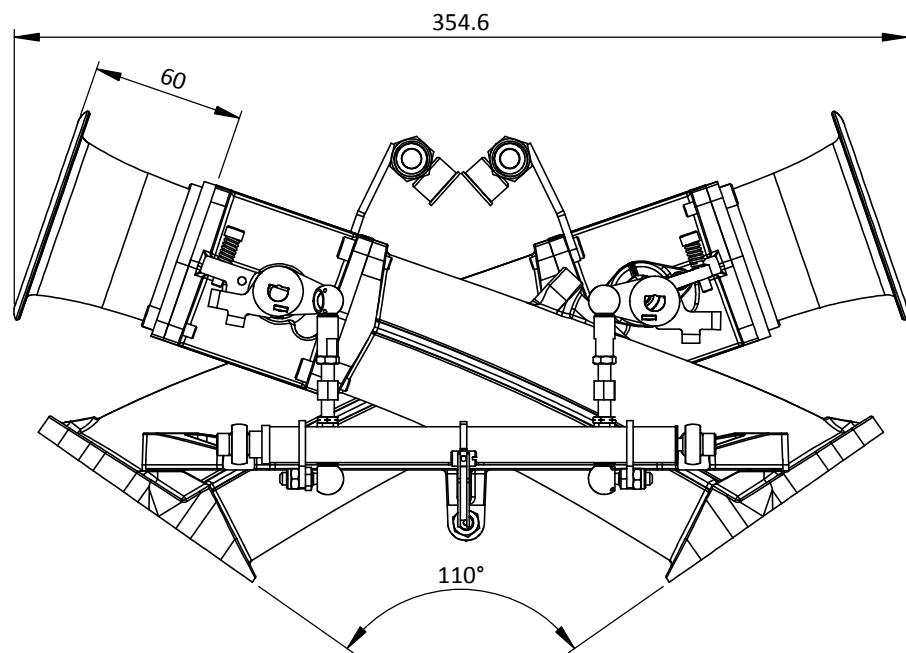

# CKCT01

Chevrolet LS1, LS2 and LS6 ITB throttle body kit from Jenvey Dynamics  
Includes eight SFD52/0/0 throttle bodies

Engineered to win

Frame: 1 of 1

Version: 4

Tel 01746 768810

© JENVEY DYNAMICS LTD. 2015