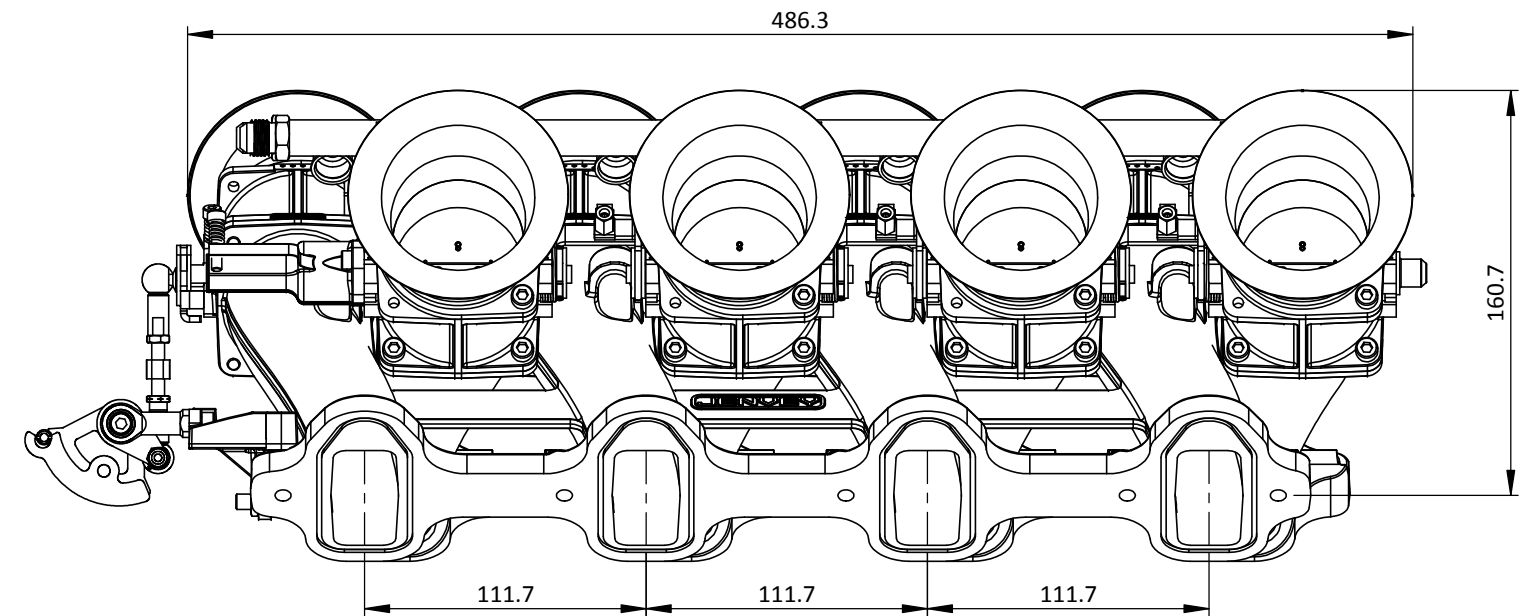

# CKCT01

Chevrolet LS1, LS2 and LS6 ITB throttle body kit from Jenvey Dynamics  
Includes eight SFD52/0/0 throttle bodies

Engineered to win

Frame: 1 of 1

Version: 4

Tel 01746 768810

© JENVEY DYNAMICS LTD. 2015