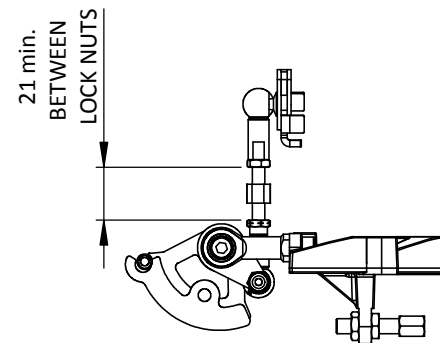

# CKCT01

Chevrolet LS1, LS2 and LS6 ITB throttle body kit from Jenvey Dynamics  
Includes eight SFD52/0/0 throttle bodies

Engineered to win

Frame: 1 of 1

Version: 4

Tel 01746 768810

© JENVEY DYNAMICS LTD. 2015