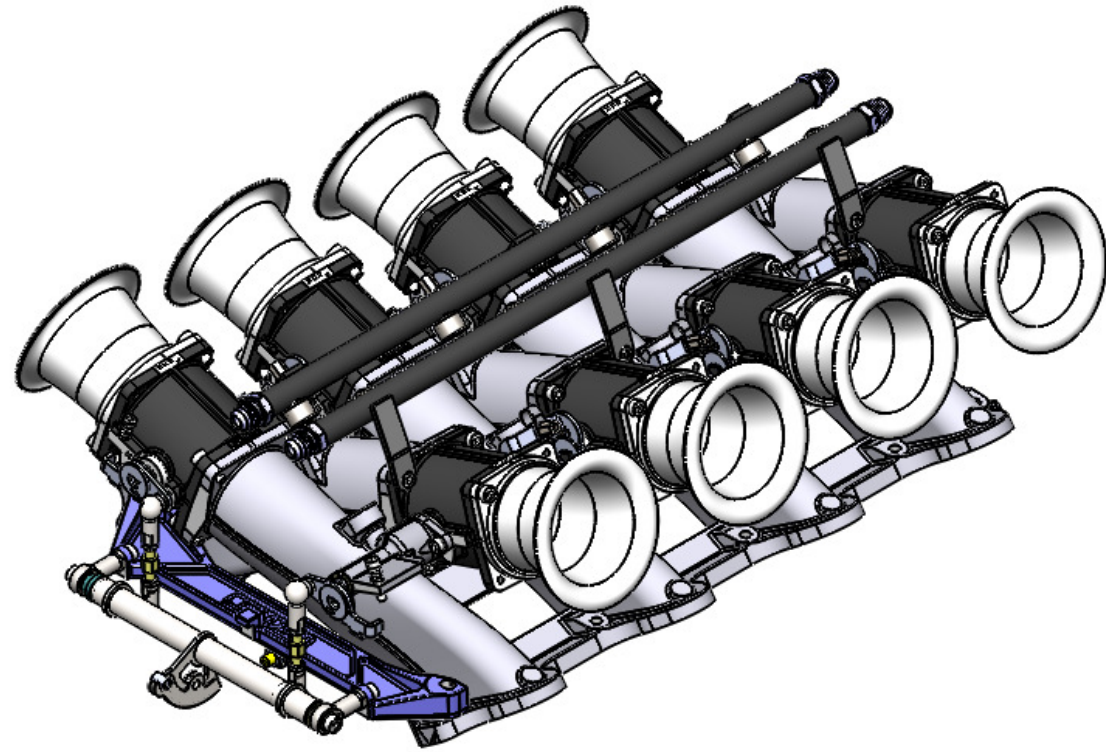

# CKCT01

Chevrolet LS1, LS2 and LS6 ITB throttle body kit from Jenvey Dynamics  
Includes eight SFD52/0/0 throttle bodies

Engineered to win

Frame: 1 of 1

Version: 4

Tel 01746 768810

© JENVEY DYNAMICS LTD. 2015